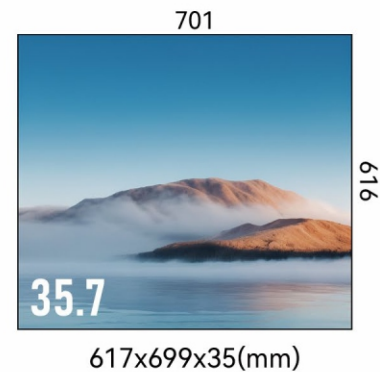

## REGULAR SIZE

A variety of sizes, horizontal and vertical wall mounting

Aspect Ratio 16:9

## BAR SIZE

A variety of sizes, horizontal and vertical wall mounting

Aspect Ratio 32:9, 48:9

715.7x215.35x35(mm)

891.7x260x35(mm)

959.3x286.4x35(mm)

1111.8x328.4x35(mm)

1226.4x362.3x35(mm)

1447.2x422.3x35(mm)

1889.5x371.5x35(mm)

2227x438.5x35(mm)

## SQUARE-LIKE SIZE

A variety of sizes, horizontal and vertical wall mounting

Aspect Ratio 8:9