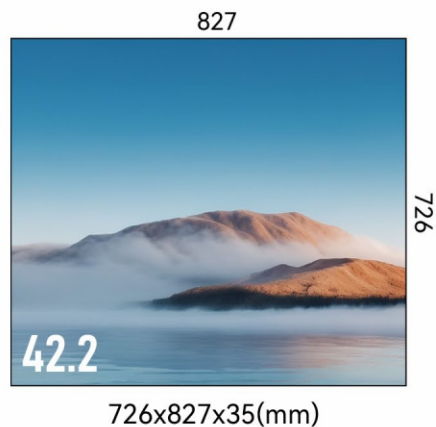

## REGULAR SIZE

A variety of sizes, horizontal and vertical wall mounting

Aspect Ratio 16:9

## BAR SIZE

A variety of sizes, horizontal and vertical wall mounting

Aspect Ratio 32:9, 48:9

715.7x215.35x35(mm)

891.7x260x35(mm)

959.3x286.4x35(mm)

1111.8x328.4x35(mm)

1226.4x362.3x35(mm)

1447.2x422.3x35(mm)

1889.5x371.5x35(mm)

2227x438.5x35(mm)

## SQUARE-LIKE SIZE

A variety of sizes, horizontal and vertical wall mounting

Aspect Ratio 8:9