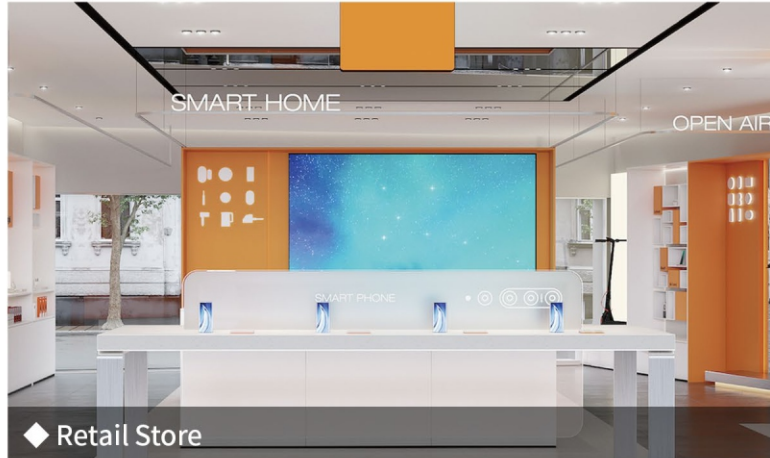

A WIDE RANGE OF PRODUCT APPLICATION FIELDS

The light box screen is fully functional and suitable for various indoor scenes, such as shopping malls, office buildings, various stores, restaurants, supermarkets, gymnasium, hotels, subway stations, banks, airports, hospitals, and government halls, offering optimized solutions for advertising and information display.