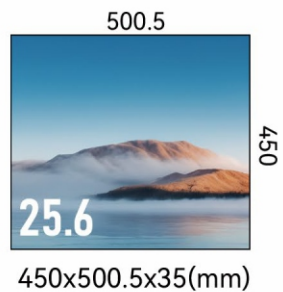

## REGULAR SIZE

A variety of sizes, horizontal and vertical wall mounting

Aspect Ratio 16:9

## BAR SIZE

A variety of sizes, horizontal and vertical wall mounting

Aspect Ratio 32:9, 48:9

715.7x215.35x35(mm)

891.7x260x35(mm)

959.3x286.4x35(mm)

1111.8x328.4x35(mm)

1226.4x362.3x35(mm)

1447.2x422.3x35(mm)

1889.5x371.5x35(mm)

2227x438.5x35(mm)

## SQUARE-LIKE SIZE

A variety of sizes, horizontal and vertical wall mounting

Aspect Ratio 8:9