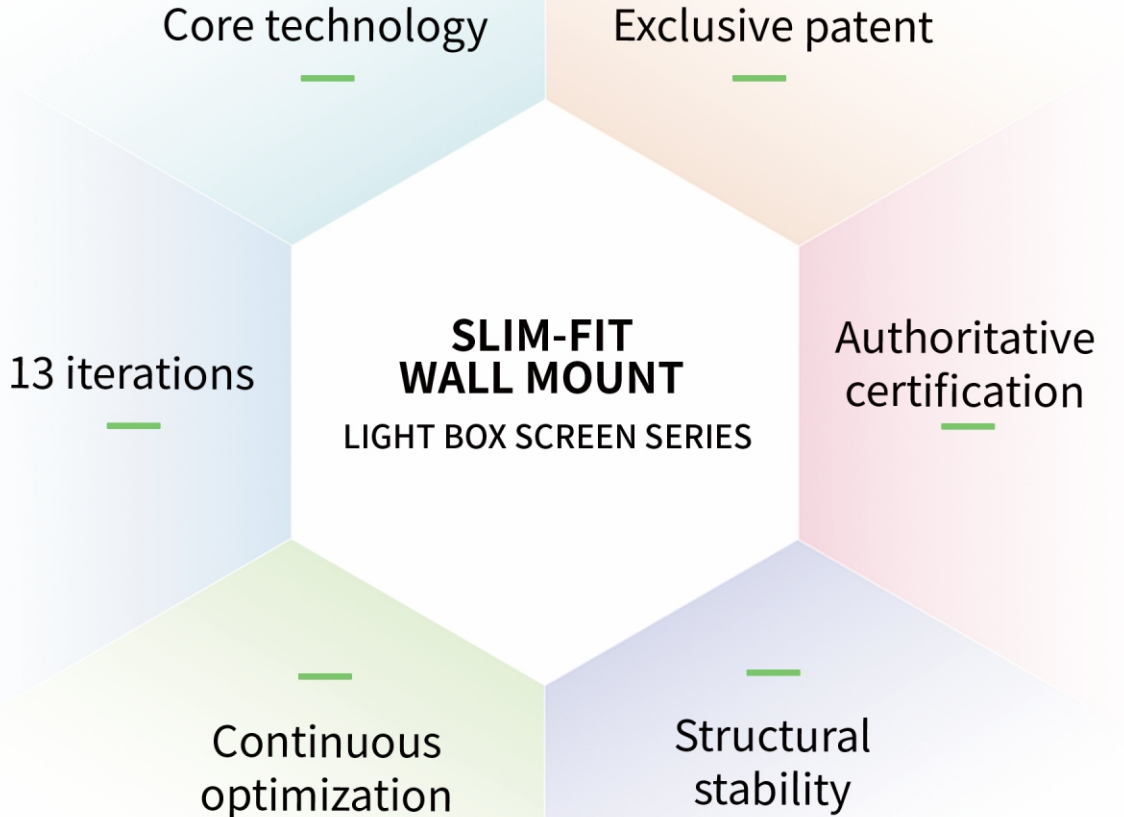

Strict IQC Process

Strict Production

Detailed Pnspection

On time Delivery

Simple installation

## PRECISE CONTENT MANAGEMENT

- Professional CMS software for content creation and distribution in the intuitive interface of mobile phones and computers.
- Play videos, text, pictures, time, weather, etc. on the lightbox screen without the use of external software or hardware.