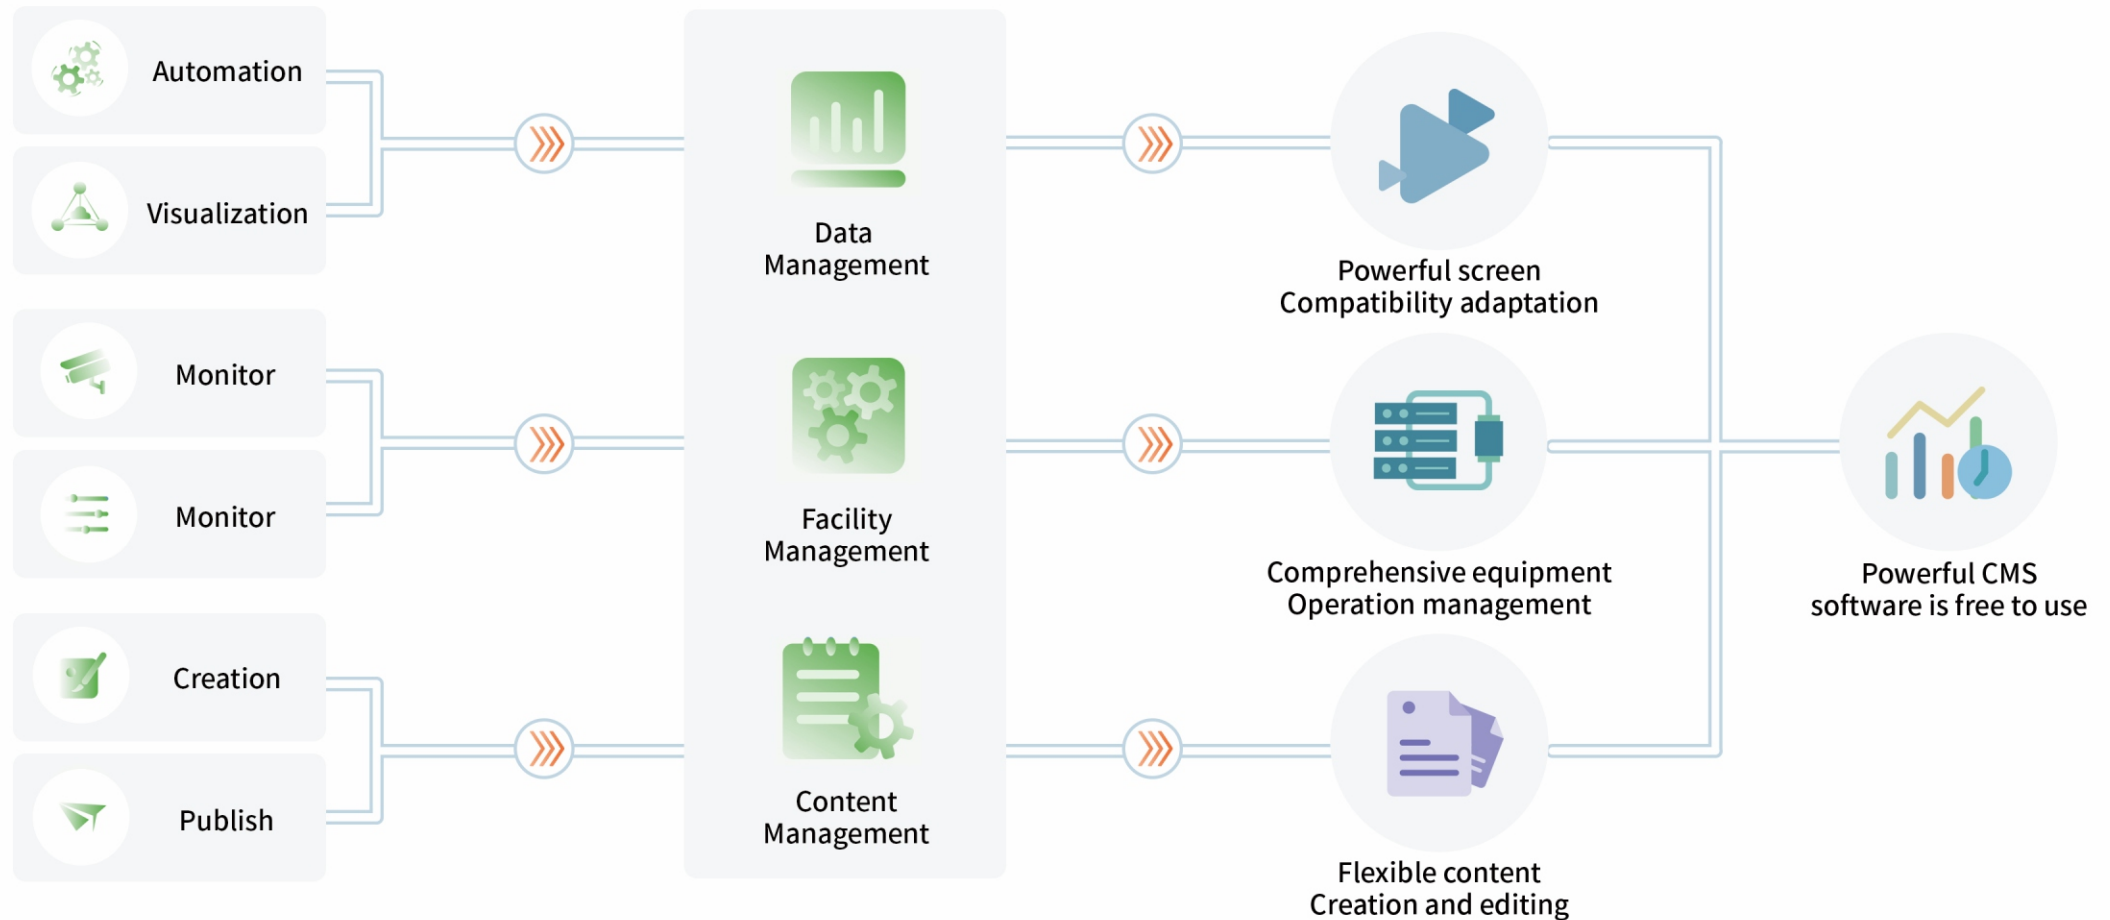

## DEEP MARKET INSPECTION STRONG PRODUCT STABILITY

Raw materials are strictly screened, the production process is finely polished, comprehensive inspection before leaving the factory, and the after-sales failure rate is less than one thousandth. Factory spot inventory is supplied, orders are quickly responded, and the construction period is tight and delivered on time.

Strict IQC Process

Strict Production

Detailed Pnspection

On time Delivery

Simple installation

## PRECISE CONTENT MANAGEMENT

- Professional CMS software for content creation and distribution in the intuitive interface of mobile phones and computers.
- Play videos, text, pictures, time, weather, etc. on the lightbox screen without the use of external software or hardware.

- Instant remote update of content through mobile phone or computer, adjust screen brightness, volume, on/off, etc.
- Not only advertising machines, but also external signals can be used as security screens and conference machines.