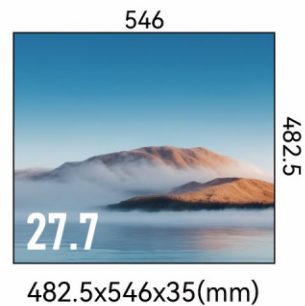

## REGULAR SIZE

A variety of sizes, horizontal and vertical wall mounting

Aspect Ratio 16:9

## BAR SIZE

A variety of sizes, horizontal and vertical wall mounting

Aspect Ratio 32:9, 48:9

715.7x215.35x35(mm)

891.7x260x35(mm)

959.3x286.4x35(mm)

1111.8x328.4x35(mm)

1226.4x362.3x35(mm)

1447.2x422.3x35(mm)

1889.5x371.5x35(mm)

2227x438.5x35(mm)

## SQUARE-LIKE SIZE

A variety of sizes, horizontal and vertical wall mounting

Aspect Ratio 8:9