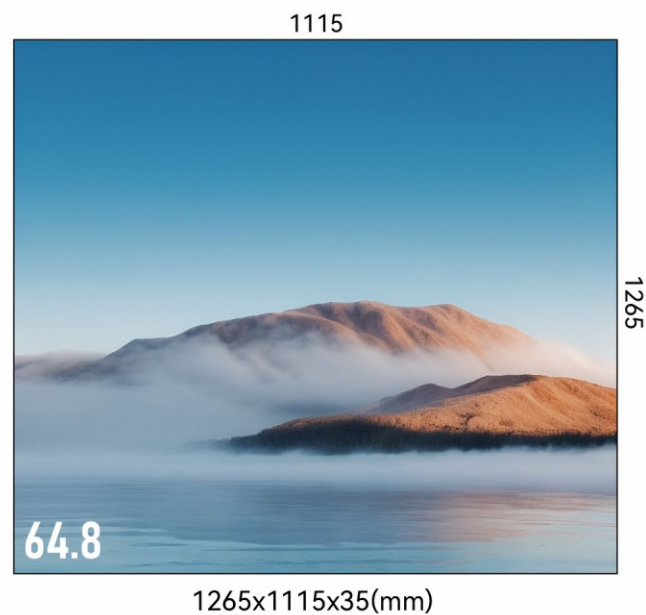

## BAR SIZE

A variety of sizes, horizontal and vertical wall mounting

Aspect Ratio 32:9, 48:9

715.7x215.35x35(mm)

891.7x260x35(mm)

959.3x286.4x35(mm)

1111.8x328.4x35(mm)

1226.4x362.3x35(mm)

1447.2x422.3x35(mm)

1889.5x371.5x35(mm)

2227x438.5x35(mm)

## SQUARE-LIKE SIZE

A variety of sizes, horizontal and vertical wall mounting

Aspect Ratio 8:9