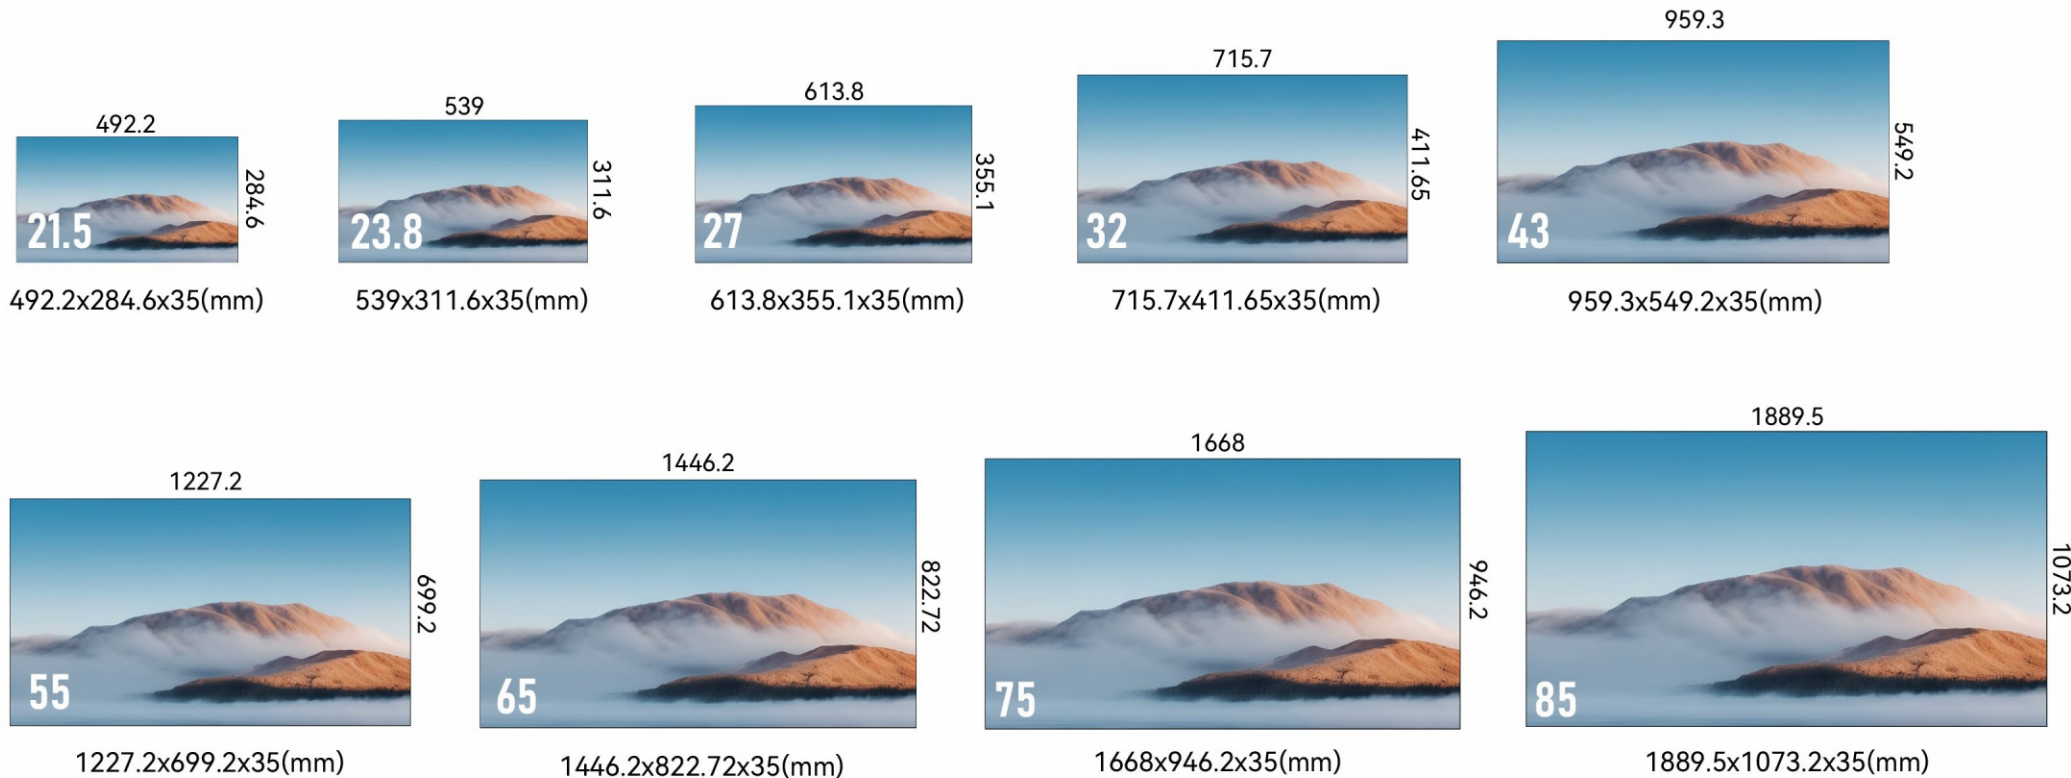

## BAR SIZE

A variety of sizes, horizontal and vertical wall mounting

Aspect Ratio 32:9, 48:9

715.7x215.35x35(mm)

891.7x260x35(mm)

959.3x286.4x35(mm)

1111.8x328.4x35(mm)

1226.4x362.3x35(mm)

## SQUARE-LIKE SIZE

A variety of sizes, horizontal and vertical wall mounting

Aspect Ratio 8:9

## SQUARE SIZE

A variety of sizes, horizontal and vertical wall mounting

Aspect Ratio 1:1

## INTOUCH SIZE

A variety of sizes, horizontal and vertical wall mounting

Aspect Ratio 16:9