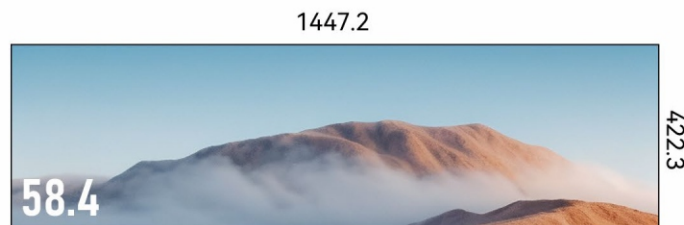

1447.2x422.3x35(mm)