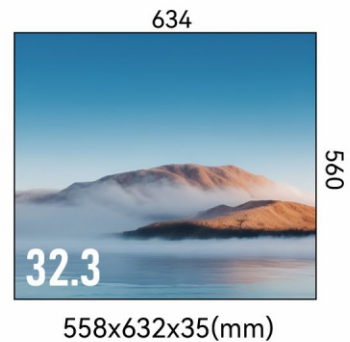

## REGULAR SIZE

A variety of sizes, horizontal and vertical wall mounting

Aspect Ratio 16:9

## BAR SIZE

A variety of sizes, horizontal and vertical wall mounting

Aspect Ratio 32:9, 48:9

715.7x215.35x35(mm)

891.7x260x35(mm)

959.3x286.4x35(mm)

1111.8x328.4x35(mm)

1226.4x362.3x35(mm)

1447.2x422.3x35(mm)

1889.5x371.5x35(mm)

2227x438.5x35(mm)

## SQUARE-LIKE SIZE

A variety of sizes, horizontal and vertical wall mounting

Aspect Ratio 8:9