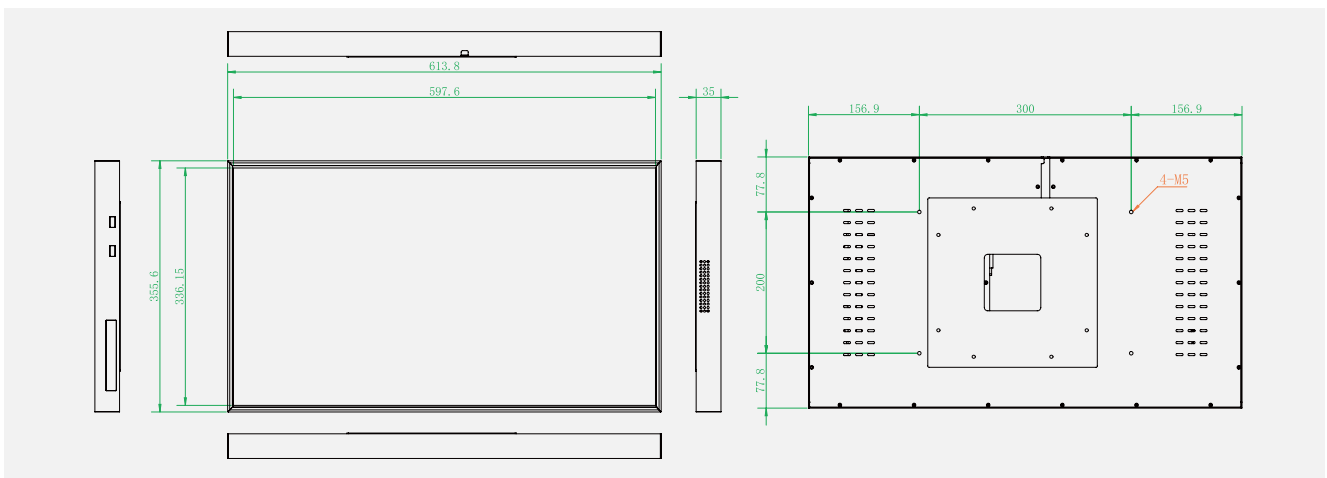

Specification Vormatic 27 LCD Slim Display

SIZES

PRODUCT PARAMETER

Model No.: TXD270-B0A			
Panel Features		Input Ports	
Screen Size	27"	HDMI IN	*1
Active Display Area	597.6 (H) x 336.15 (V)mm	HDMI OUT	*0
Pixel Pitch (mm)	0.17025(H) x 0.51075 (V)	LAN/RJ45	*1
Native Resolution	1920*1080 RGB	TF	*0
Aspect Ratio	16:9	USB	*2
Brightness (Type)	300/500/700/1000/1500 Nits	DC	*1
Contrast Ratio (Type)	1500:1	Output Ports	
Viewing Angle	176(H)/176(V)	Earphone	*1
Response Time (Gray to Gray)	8ms	Coaxial	*0
Display Color	8 bit/16.7M	Audio Feature	
Frame Rate	60Hz	Audio frequency output	left and right channels Speaker 5W*2
Backlight	LED	Power Feature	
Life Time	>30000 Hrs	Power supply	100V-240V,50-60 Hz
Functions		Power Saving	≤1W
OS system	Android9.0	Power consumption(Watt)	≤55W
Motherboard model	352	Mechanical Design	
CPU	Cortex-A53	Chassis Colors	Black(Silver, Option)
Main frequency	1.5 GHz	Toughened Glass	NO
RAM	DDR 1GB	Curvature design	NO
Flash	EMMC 8G	Wall Mount	Yes
Decoding resolution	Up to 1080P	Front Control (key)	NO
Networking support	4G\Ethernet, support WIFI / Bluetooth 4.0	Size description of the whole machine	
Video format	RMVB,FLV,AVI,MOV,WMV,MP4,MPEG etc.	Overall size (Without wall hanging)	613.8x355.6x35mm
Picture format	JPG, JPEG, BMP, PNG, GIF,	Product size (including rack)	613.8x355.6x35mm
Audio	MP4, WMA, WAV, APE, FLAC, AAC etc.	Packing Carton Dimension(W×D×H)	690x110x430mm
RTC timing clock	support	Net Weight(Wo/ the Stand)	About 5.7Kg
OS update	USB update	Gross Weight	About 8.5kg
OSD Language	English/Chinese(Brazil)	Hanging rack (optional)	Wall mount / mobile stand x1 (optional)
GPS	External GPS(Optional)	Accessory	
System watchdog	support	WIFI Antenna	0
Product features	Horizontal/Vertical/Split Scree	Remote Control	1
		Power Cord	1
		Warranty Card	1
	Customized Play & Power On/Off	User manual	1
		Wall bracket	1
Support full seamless switching			
Support Web/Local Info.Publish			