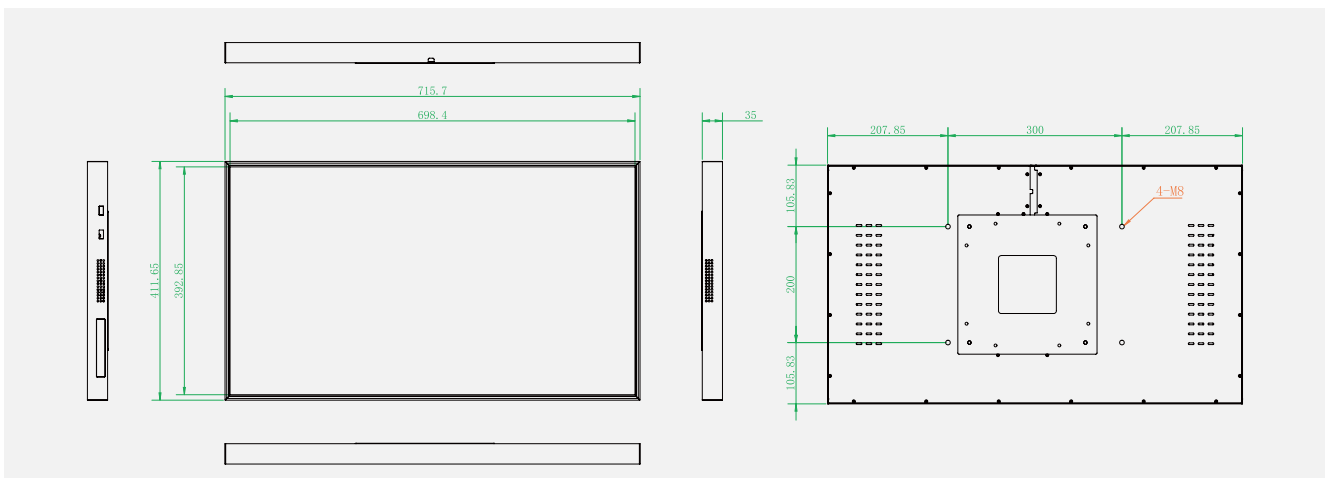

Specification Vormatic 32 LCD Slim Display

SIZES

PRODUCT PARAMETER

Model No.: TXD320-B0A			
Panel Features		Input Ports	
Screen Size	32"	HDMI IN	*0
Active Display Area	698.4 (H) x 392.85 (V)mm	HDMI OUT	*0
Pixel Pitch (mm)	0.17025(H) x 0.51075 (V)	LAN/RJ45	*1
Native Resolution	1920*1080 RGB	TF	*0
Aspect Ratio	16:9	USB	*2
Brightness (Type)	300/500/700/1000/1500 Nits	DC	*1
Contrast Ratio (Type)	1500:1	Output Ports	
Viewing Angle	176(H)/176(V)	Earphone	*1
Response Time (Gray to Gray)	8ms	Coaxial	*0
Display Color	8 bit/16.7M	Audio Feature	
Frame Rate	60Hz	Audio frequency output	left and right channels Speaker 5W*2
Backlight	LED	Power Feature	
Life Time	>30000 Hrs	Power supply	100V-240V,50-60 Hz
Functions		Power Saving	≤1W
OS system	Android9.0	Power consumption(Watt)	≤55W
Motherboard model	352	Mechanical Design	
CPU	Cortex-A53	Chassis Colors	Black (Silver, Option)
Main frequency	1.5 GHz	Toughened Glass	NO
RAM	DDR 1GB	Curvature design	NO
Flash	EMMC 8G	Wall Mount	Yes
Decoding resolution	Up to 1080P	Front Control (key)	NO
Networking support	4G\Ethernet, support WIFI / Bluetooth 4.0	Size description of the whole machine	
Video format	RMVB,FLV,AVI,MOV,WMV,MP4,MPEG etc.	Overall size (Without wall hanging)	715.7x411.65x35mm
Picture format	JPG, JPEG, BMP, PNG, GIF,	Product size (including rack)	715.7x411.65x35mm
Audio	MP4, WMA, WAV, APE, FLAC, AAC etc.	Packing Carton Dimension(W×D×H)	810x160x510mm
RTC timing clock	support	Net Weight (Wo/ the Stand)	About 8.5Kg
OS update	USB update	Gross Weight	About 10kg
OSD Language	English/Chinese(Brazil)	Hanging rack (optional)	Wall mount / mobile stand x1 (optional)
GPS	External GPS(Optional)	Accessory	
System watchdog	support	WIFI Antenna	0
Product features	Horizontal/Vertical/Split Scree	Remote Control	1
		Power Cord	1
	Customized Play & Power On/Off	Warranty Card	1
		User manual	1
	Support full seamless switching	Wall bracket	1
Support Web/Local Info.Publish			