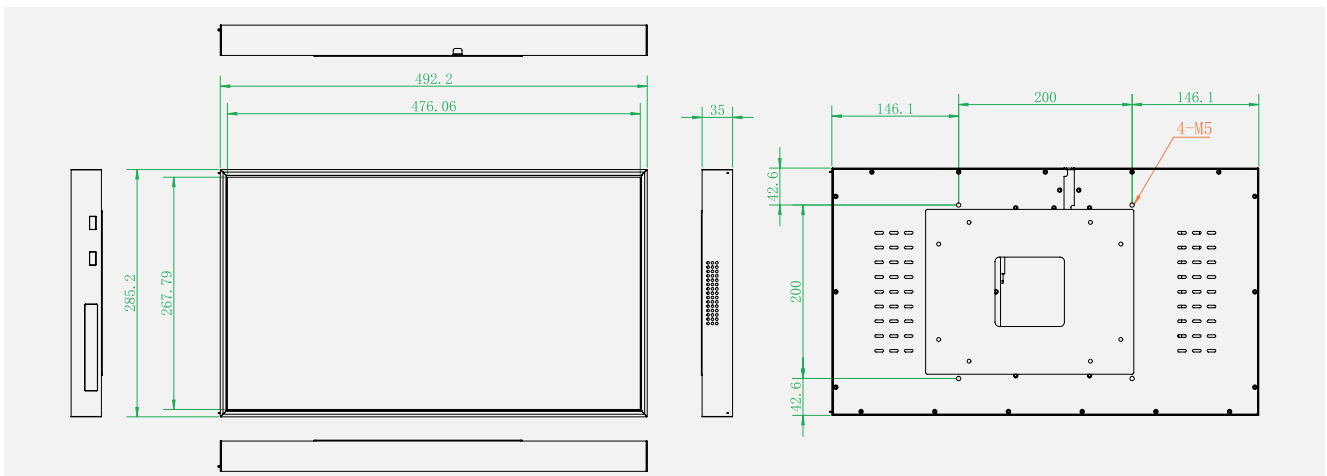

Specification Vormatic 21.5 LCD Slim Display

SIZES

PRODUCT PARAMETER

Model No.:TXD215-B0A			
Panel Features		Input Ports	
Screen Size	21.5"	HDMI IN	*0
Active Display Area	476.06 (H) x 267.79 (V)mm	HDMI OUT	*0
Pixel Pitch (mm)	0.17025(H) x 0.51075 (V)	LAN/RJ45	*1
Native Resolution	1920*1080 RGB	TF	*0
Aspect Ratio	16:9	USB	*2
Brightness (Type)	300/500/700/1000/1500 Nits	DC	*1
Contrast Ratio (Type)	1500:1	Output Ports	
Viewing Angle	176(H)/176(V)	Earphone	*1
Response Time (Gray to Gray)	8ms	Coaxial	*0
Display Color	8 bit/16.7M	Audio Feature	
Frame Rate	60Hz	Audio frequency output	left and right channels Speaker 5W*2
Backlight	LED	Power Feature	
Life Time	>30000 Hrs	Power supply	100V-240V,50-60 Hz
Functions		Power Saving	≤1W
OS system	Android9.0	Power consumption(Watt)	≤55W
Motherboard model	352	Mechanical Design	
CPU	Cortex-A53	Chassis Colors	Black(Silver, Option)
Main frequency	1.5 GHz	Toughened Glass	NO
RAM	DDR 1GB	Curvature design	NO
Flash	EMMC 8G	Wall Mount	Yes
Decoding resolution	Up to 1080P	Front Control (key)	NO
Networking support	4G\Ethernet, support WIFI / Bluetooth 4.0	Size description of the whole machine	
Video format	RMVB,FLV,AVI,MOV,WMV,MP4,MPEG etc.	Overall size (Without wall hanging)	492.2x285.2x35mm
Picture format	JPG, JPEG, BMP, PNG, GIF,	Product size (including rack)	492.2x285.2x35mm
Audio	MP4, WMA, WAV, APE, FLAC, AAC etc.	Packing Carton Dimension(W×D×H)	570x110x360mm
RTC timing clock	support	Net Weight(Wo/ the Stand)	About 4.36Kg
OS update	USB update	Gross Weight	About 5.1kg
OSD Language	English/Chinese(Brazil)	Hanging rack (optional)	Wall mount / mobile stand x1 (optional)
GPS	External GPS(Optional)	Accessory	
System watchdog	support	WIFI Antenna	0
Product features	Horizontal/Vertical/Split Scree	Remote Control	1
		Power Cord	1
	Customized Play & Power On/Off	Warranty Card	1
		User manual	1
	Support full seamless switching	Wall bracket	1
Support Web/Local Info.Publish			