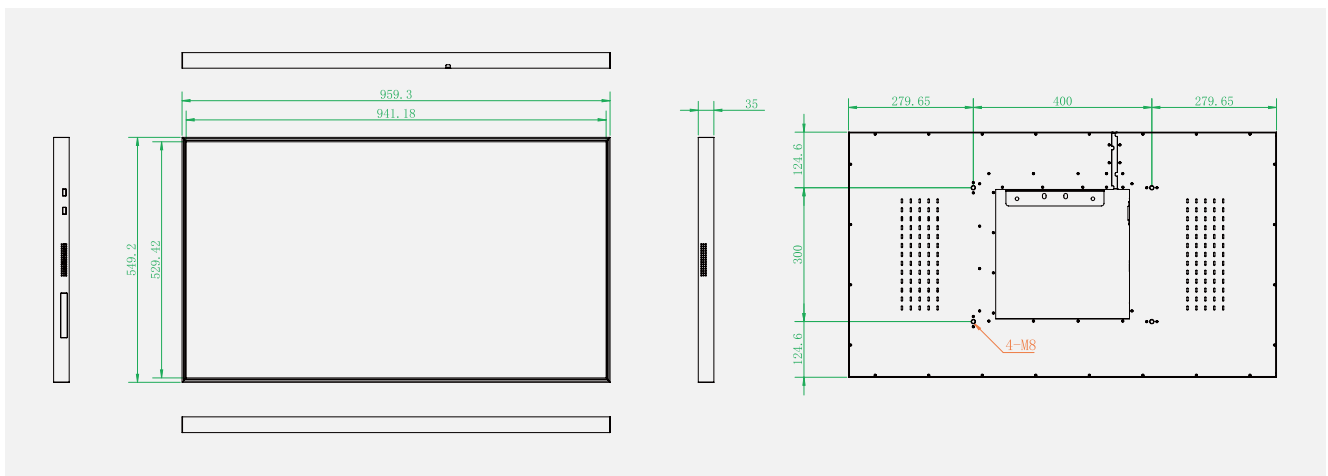

Specification Vormatic 43 LCD Slim Display

SIZES

PRODUCT PARAMETER

| Model No.: TXD430-B0A | | | |
|--------------------------------|---|---------------------------------------|---|
| Panel Features | | Input Ports | |
| Screen Size | 43" | HDMI IN | Option |
| Active Display Area | 941.18(H)x529.42(V) | HDMI OUT | *1 |
| Pixel Pitch (mm) | 0.1903 (H) x 0.5708 (V) | LAN/RJ45 | *1 |
| Native Resolution | 1920*1080 / 3840x2160 RGB | TF | *1 |
| Aspect Ratio | 16:9 | USB | *2 |
| Brightness (Type) | 300/500/700/1000/1500 Nits | SD | Option |
| Contrast Ratio (Type) | 1500:1 | Output Ports | |
| Viewing Angle | 178(H)/178(V) | Earphone | *1 |
| Response Time (Gray to Gray) | 8ms | Coaxial | *0 |
| Display Color | 8 bit/16.7M | Audio Feature | |
| Frame Rate | 60Hz | Audio frequency output | left and right channels Speaker 5W*2 |
| Backlight | LED | Power Feature | |
| Life Time | >30000 Hrs | Power supply | 100V-240V,50-60 Hz |
| Functions | | Power Saving | ≤1W |
| OS system | Android7.1、9.0 | Power consumption(Watt) | ≤89W |
| Motherboard model | RK3288、972 | Mechanical Design | |
| CPU | Cortex-A17 GPU Mail-T764 | Chassis Colors | Silver, Black, Option |
| Main frequency | 1.8 GHz | Toughened Glass | NO |
| RAM | DDR 2GB(4G Option) | Curvature design | NO |
| Flash | EMMC 8G (16G/32G Option) | Wall Mount | Yes |
| Decoding resolution | Up to 1080P | Front Control (key) | NO |
| Networking support | 4G\Ethernet, support WIFI / Bluetooth 4.0 | Size description of the whole machine | |
| Video format | RMVB,FLV,AVI,MOV,WMV,MP4,MPEG etc. | Overall size (Without wall hanging) | 959.3x549.2x35mm |
| Picture format | JPG, JPEG, BMP, PNG, GIF, | Product size (including rack) | 959.3x549.2x35mm |
| Audio | MP4、WMA、WAV、APE、FLAC、AAC etc. | Packing Carton Dimension(W×D×H) | 1050x160x660mm |
| RTC timing clock | support | Net Weight(Wo/ the Stand) | About 16.5Kg |
| OS update | USB update | Gross Weight | About 19kg |
| OSD Language | English/Chinese(Brazil) | Hanging rack (optional) | Wall mount / mobile stand x1 (optional) |
| GPS | External GPS(Optional) | Accessory | |
| System watchdog | support | WIFI Antenna | 0 |
| Product features | Horizontal/Vertical/Split Scree | Remote Control | 1 |
| | | Power Cord | 1 |
| | Customized Play & Power On/Off | Warranty Card | 1 |
| | | User manual | 1 |
| | Support full seamless switching | Wall bracket | 1 |
| Support Web/Local Info.Publish | | | |