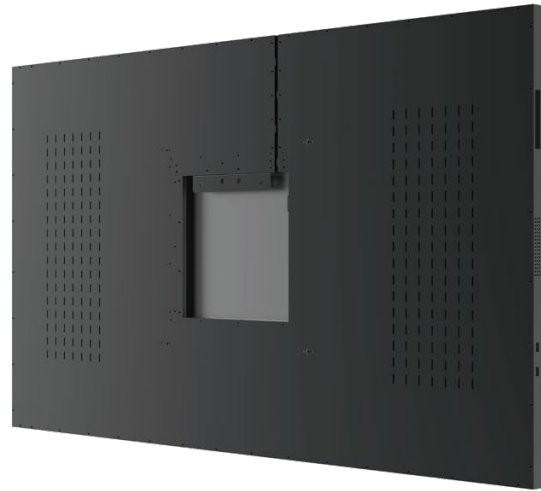

Specification Vormatic 43 LCD Slim Display

SIZES

PRODUCT PARAMETER

| Model No.: TXD430-B0A | | | |
|--------------------------------|---|---------------------------------------|---|
| Panel Features | | Input Ports | |
| Screen Size | 43" | HDMI IN | Option |
| Active Display Area | 941.18(H)x529.42(V) | HDMI OUT | *1 |
| Pixel Pitch (mm) | 0.1903 (H) x 0.5708 (V) | LAN/RJ45 | *1 |
| Native Resolution | 1920*1080 / 3840x2160 RGB | TF | *1 |
| Aspect Ratio | 16:9 | USB | *2 |
| Brightness (Type) | 300/500/700/1000/1500 Nits | SD | Option |
| Contrast Ratio (Type) | 1500:1 | Output Ports | |
| Viewing Angle | 178(H)/178(V) | Earphone | *1 |
| Response Time (Gray to Gray) | 8ms | Coaxial | *0 |
| Display Color | 8 bit/16.7M | Audio Feature | |
| Frame Rate | 60Hz | Audio frequency output | left and right channels Speaker 5W*2 |
| Backlight | LED | Power Feature | |
| Life Time | >30000 Hrs | Power supply | 100V-240V,50-60 Hz |
| Functions | | Power Saving | ≤1W |
| OS system | Android7.1、9.0 | Power consumption(Watt) | ≤89W |
| Motherboard model | RK3288、972 | Mechanical Design | |
| CPU | Cortex-A17 GPU Mail-T764 | Chassis Colors | Silver, Black, Option |
| Main frequency | 1.8 GHz | Toughened Glass | NO |
| RAM | DDR 2GB(4G Option) | Curvature design | NO |
| Flash | EMMC 8G (16G/32G Option) | Wall Mount | Yes |
| Decoding resolution | Up to 1080P | Front Control (key) | NO |
| Networking support | 4G\Ethernet, support WIFI / Bluetooth 4.0 | Size description of the whole machine | |
| Video format | RMVB,FLV,AVI,MOV,WMV,MP4,MPEG etc. | Overall size (Without wall hanging) | 959.3x549.2x35mm |
| Picture format | JPG, JPEG, BMP, PNG, GIF, | Product size (including rack) | 959.3x549.2x35mm |
| Audio | MP4、WMA、WAV、APE、FLAC、AAC etc. | Packing Carton Dimension(W×D×H) | 1050x160x660mm |
| RTC timing clock | support | Net Weight(Wo/ the Stand) | About 16.5Kg |
| OS update | USB update | Gross Weight | About 19kg |
| OSD Language | English/Chinese(Brazil) | Hanging rack (optional) | Wall mount / mobile stand x1 (optional) |
| GPS | External GPS(Optional) | Accessory | |
| System watchdog | support | WIFI Antenna | 0 |
| Product features | Horizontal/Vertical/Split Scree | Remote Control | 1 |
| | | Power Cord | 1 |
| | Customized Play & Power On/Off | Warranty Card | 1 |
| | | User manual | 1 |
| | Support full seamless switching | Wall bracket | 1 |
| Support Web/Local Info.Publish | | | |