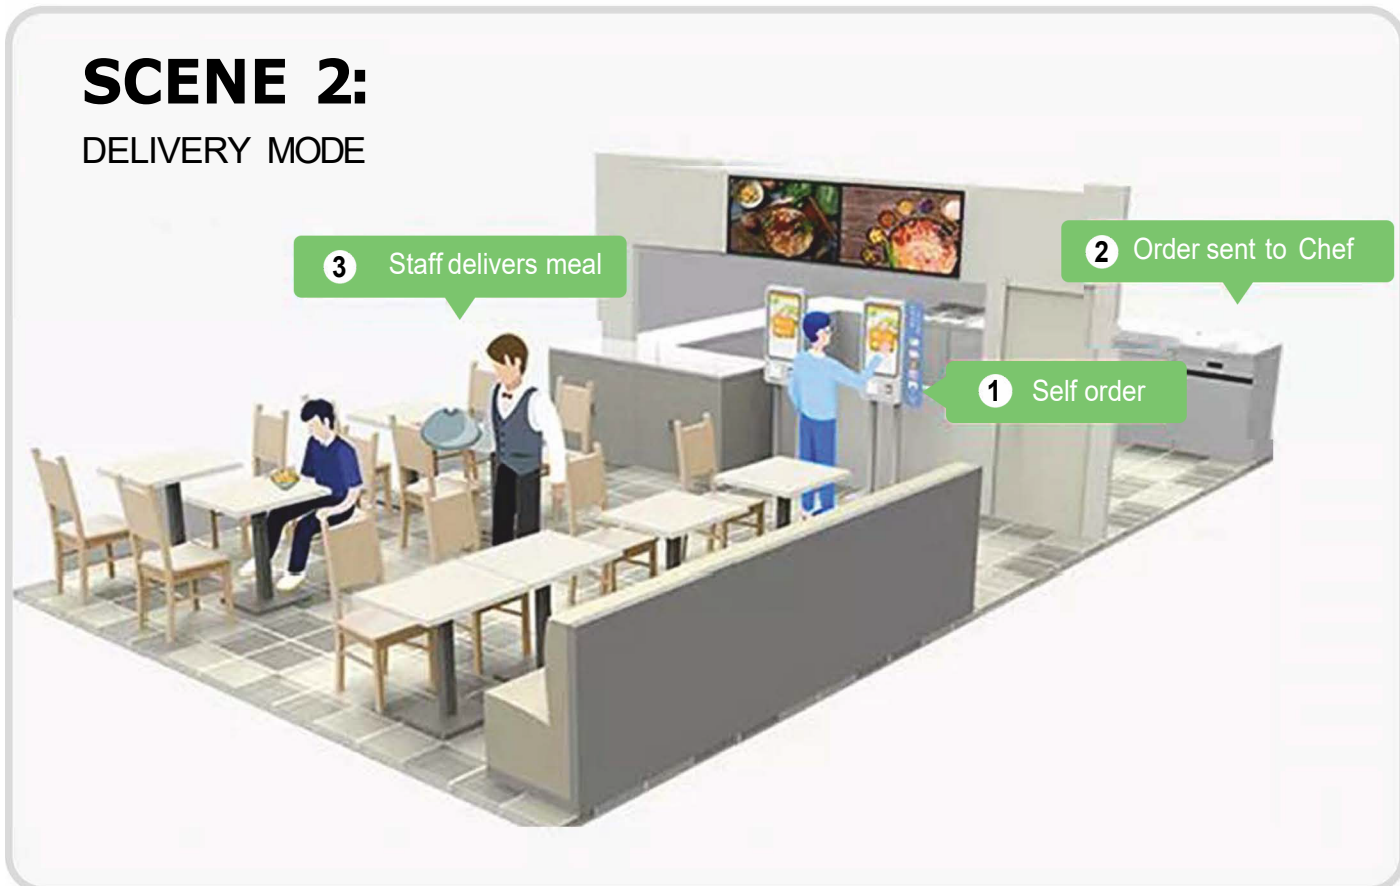

SELF SERVICE ORDERING PAYMENT KIOSK

- 10 points capacitive touch screen
- Surface Designed with High Transparency Tempered Glass
- Built-in Android system /windows system /HDMI IN optional
- Support thermal printer, QR scanner optional
- Support Bracket for POS machine
- Support customize LOGO
- support 24/7 nonstop working
- Flexible installation, desktop, wall mounted, freestanding

Desktop

Wall mounted

Freestanding

APPLICATION SCENARIOS

SCENE 1:

FAST FOOD RESTAURANT

SCENE 2:

DELIVERY MODE

SCENE 3:

GOURMET PALACE

1 Self order

2 take meal according receipt

SCENE 4:

UNMANNED RESTAURANT

1 Self order

3 Screen announce meal ready

Indoor Floor Standing LCD Kiosk

Indoor Digital Menu Boards

Store Front Double-sided LCD Signage

Portable Digital Kiosk

Information Touch Kiosk

LCD Video Wall

DIGITAL SIGNAGE TOTEM

- Free Solutions Design
- Free 3D Design
- Indoor & Outdoor Totem
- Brightness: 250-5000 nits