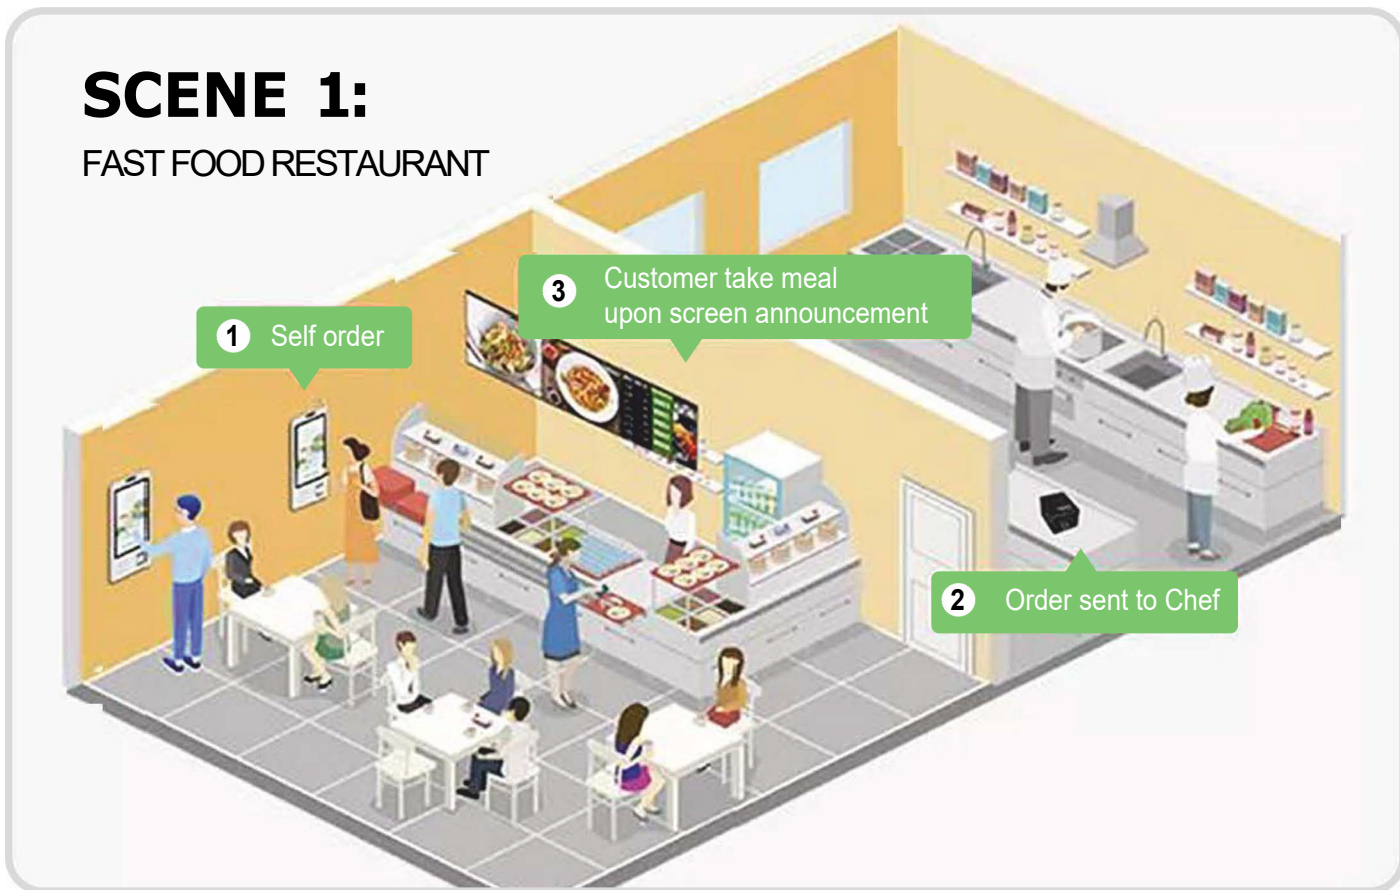

SELF SERVICE ORDERING PAYMENT KIOSK

- 10 points capacitive touch screen
- Surface Designed with High Transparency Tempered Glass
- Built-in Android system /windows system /HDMI IN optional
- Support thermal printer, QR scanner optional
- Support Bracket for POS machine
- Support customize LOGO
- support 24/7 nonstop working
- Flexible installation, desktop, wall mounted, freestanding

Desktop

Wall mounted

Freestanding

APPLICATION SCENARIOS

SCENE 1:

FAST FOOD RESTAURANT

SCENE 2:

DELIVERY MODE

SCENE 3:

GOURMET PALACE

1 Self order

2 take meal according receipt

SCENE 4:

UNMANNED RESTAURANT

1 Self order

3 Screen announce meal ready

2 Order sent to Chef

4 Take meal from food locker

ABOUT VORMATIC

OTHER PRODUCTS RECOMMENDED

Outdoor Digital Totems

Interactive Flat Panel Displays

Intelligent Detector

Hand Washing Digital Signage Kiosk