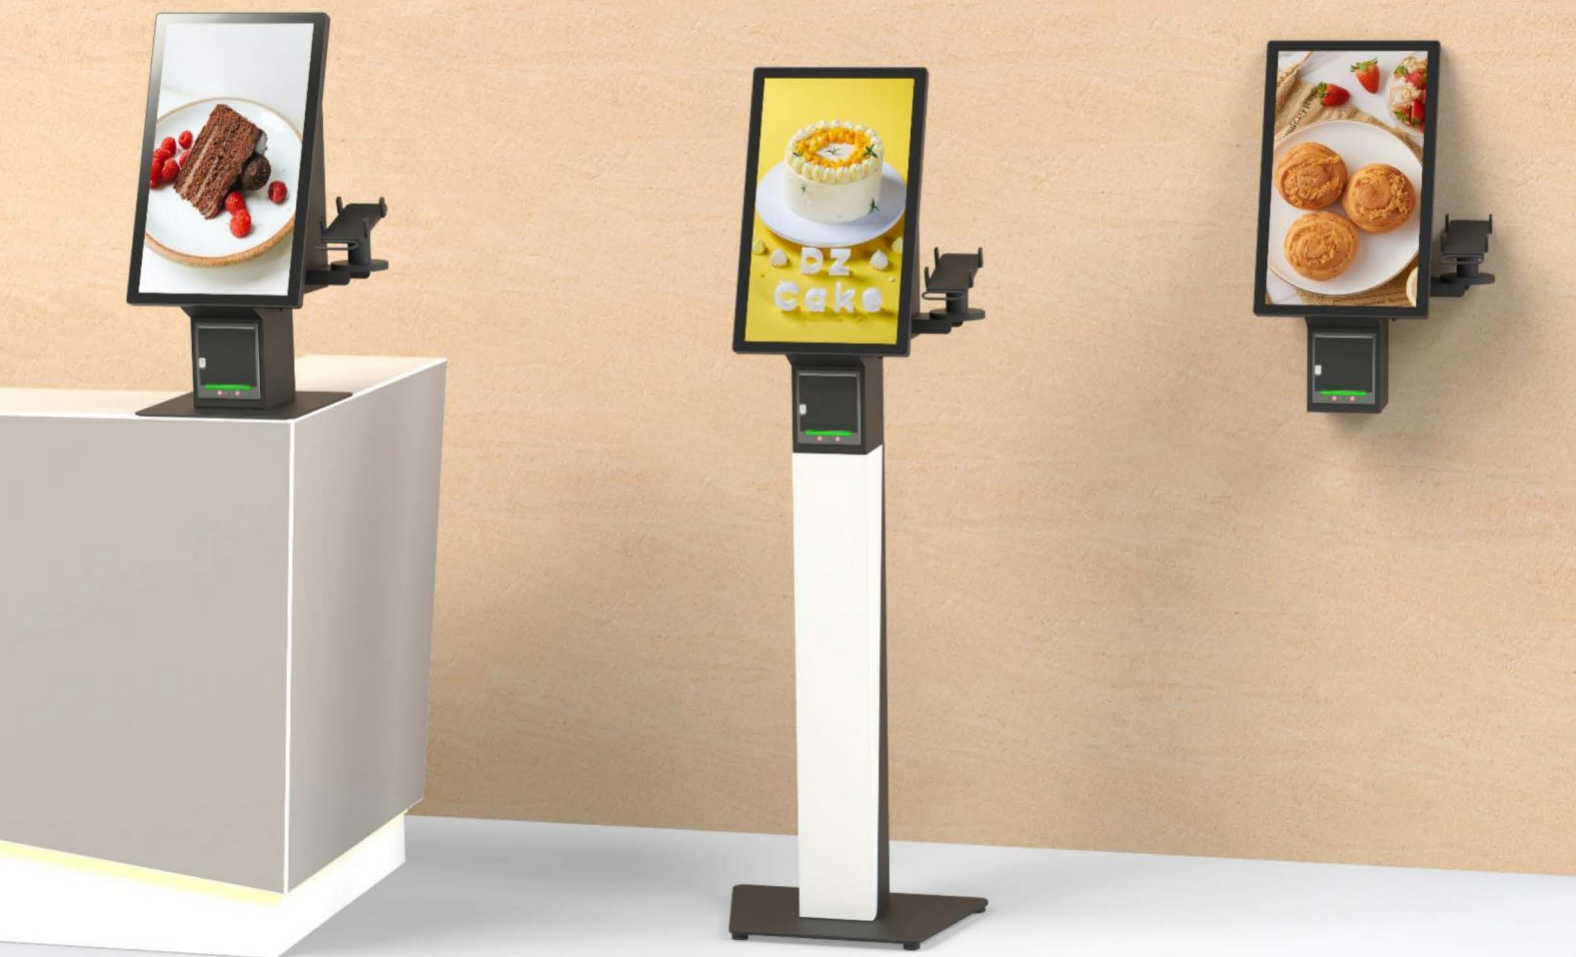

SELF SERVICE ORDERING PAYMENT KIOSK

- 10 points capacitive touch screen
- Surface Designed with High Transparency Tempered Glass
- Built-in Android system /windows system /HDMI IN optional
- Support thermal printer, QR scanner optional
- Support Bracket for POS machine
- Support customize LOGO
- support 24/7 nonstop working
- Flexible installation, desktop, wall mounted, freestanding

Display Information			
Screen Size	21.5 inch		
Aspect Ratio	16:9		
Resolution	1920*1080P		
Viewing Angle	89/89/89/89		
Brightness	250cd/m2		
Active Area (mm)	476.064(H)×267.786(V) mm		
Contrast Ratio	1000:1		
Color	1.67M, 8 bit		
Field Frequency	60Hz		
Service Lifetime	≥ 50,000 hours		
Touch Points	Multi 10 Points Pcap touch		
Operating System			
Operating System	Android11	Windows 10	HDMI IN
CPU	RK3566	I5	/
RAM	4G	4G	/
ROM	32G	128SSD	/
SD card slot	Support MAX 128G	/	/
Speaker	5w + 5w	5w + 5w	5w + 5w
Languages	English, Germany, French, Italian, Japanese, Korean, Russian, Spanish, etc.	English, Germany, French, Italian, Japanese, Korean, Russian, Spanish, etc.	English, Germany, French, Italian, Japanese, Korean, Russian, Spanish, etc.
Other functions (Optional)			
QR code scanner	High-speed QR code scanner		
Printer	58mm/ 80mm size		
POS Machine bracket	Support		
Environment			
Operating System	0°C ~ 50°C		
Storage System	-20°C ~ 60°C		
Power			
Power Supply	100~240 V		
Rated Frequency	50/60Hz		
Accessories			
Remote Control*1(without touch), Power Cord*1,			

Desktop

Wall mounted

Freestanding

APPLICATION SCENARIOS

SCENE 1:

FAST FOOD RESTAURANT

SCENE 2:

DELIVERY MODE

Indoor Floor Standing LCD Kiosk

Indoor Digital Menu Boards

Store Front Double-sided LCD Signage

Portable Digital Kiosk

Information Touch Kiosk

LCD Video Wall

DIGITAL SIGNAGE TOTEM

- Free Solutions Design
- Free 3D Design
- Indoor & Outdoor Totem
- Brightness: 250-5000 nits