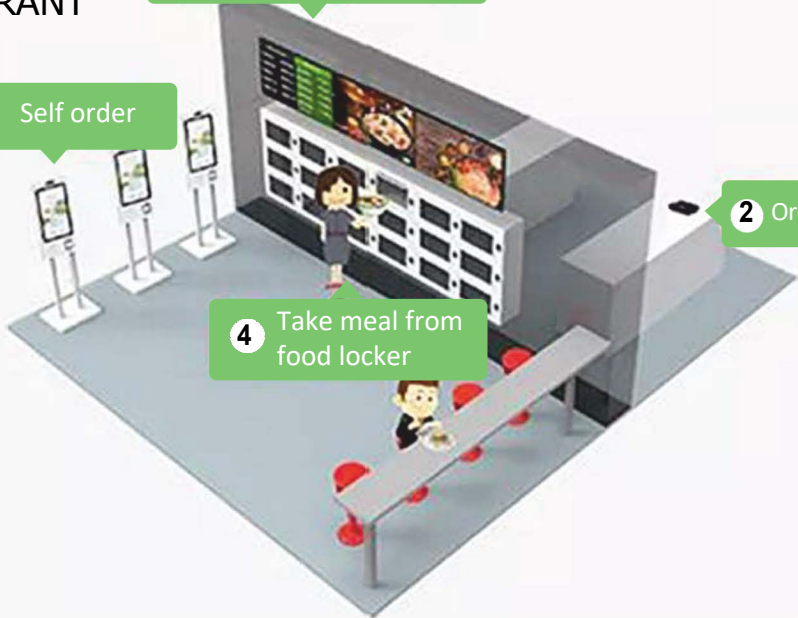

Desktop

Wall mounted

Freestanding

APPLICATION SCENARIOS

SCENE 1:

FAST FOOD RESTAURANT

SCENE 2:

DELIVERY MODE

SCENE 3:

GOURMET PALACE

1 Self order

2 take meal according receipt

SCENE 4:

UNMANNED RESTAURANT

1 Self order

3 Screen announce meal ready

2 Order sent to Chef

4 Take meal from food locker

ABOUT VORMATIC

OTHER PRODUCTS RECOMMENDED

Outdoor Digital Totems

Interactive Flat Panel Displays

Intelligent Detector

Hand Washing Digital Signage Kiosk

Indoor Floor Standing LCD Kiosk

Indoor Digital Menu Boards

Store Front Double-sided LCD Signage

Portable Digital Kiosk

Information Touch Kiosk

LCD Video Wall

DIGITAL SIGNAGE TOTEM

- Free Solutions Design
- Free 3D Design
- Indoor & Outdoor Totem
- Brightness: 250-5000 nits