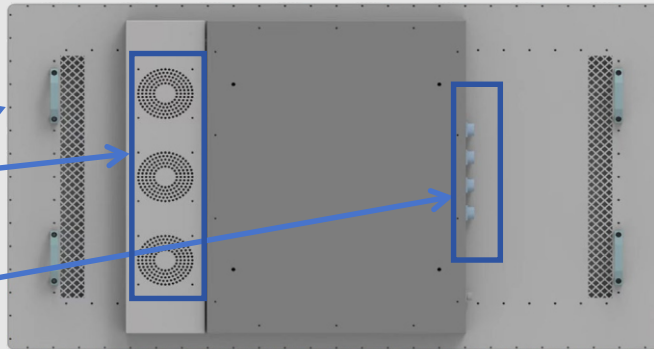

Aluminum alloy Material
Outdoor waterproof speaker
Aviation-grade plug