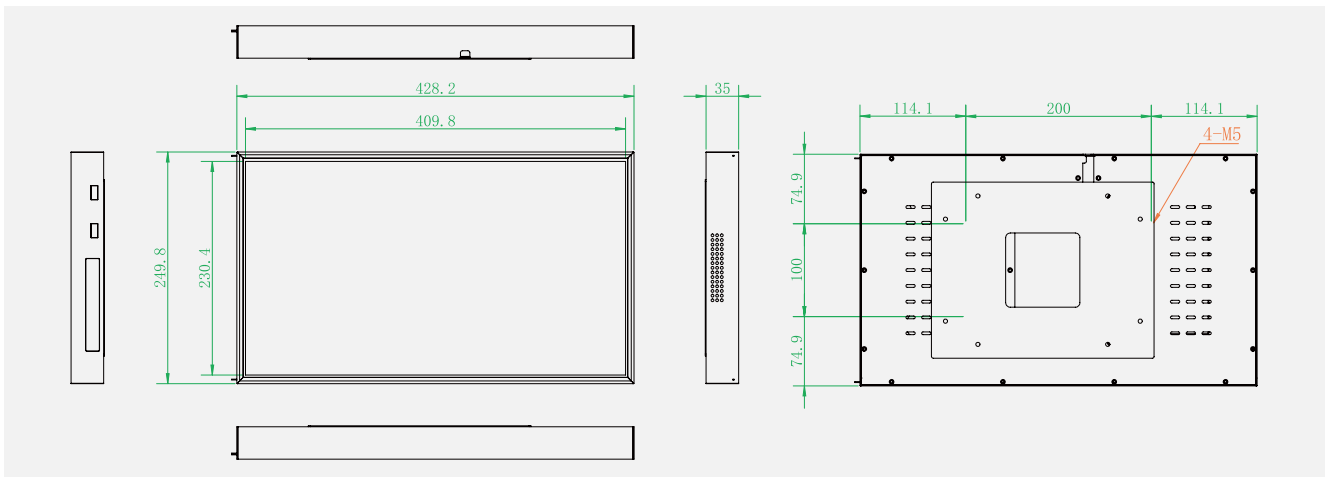

Specification Vormatic 18.5 LCD Slim Display

SIZES

PRODUCT PARAMETER

Model No.: TXD185-B0A			
Panel Features		Input Ports	
Screen Size	18.5"	HDMI IN	*0
Active Display Area	409.5 (H) x 230.4 (V)mm	HDMI OUT	*0
Pixel Pitch (mm)	0.17025(H) x 0.51075 (V)	LAN/RJ45	*1
Native Resolution	1366*768 RGB	TF	*0
Aspect Ratio	16:9	USB	*2
Brightness (Type)	300/500/700/1000/1500 Nits	DC	*1
Contrast Ratio (Type)	1500:1	Output Ports	
Viewing Angle	176(H)/176(V)	Earphone	*1
Response Time (Gray to Gray)	8ms	Coaxial	*0
Display Color	8 bit/16.7M	Audio Feature	
Frame Rate	60Hz	Audio frequency output	left and right channels Speaker 5W*2
Backlight	LED	Power Feature	
Life Time	>30000 Hrs	Power supply	100V-240V,50-60 Hz
Functions		Power Saving	≤1W
OS system	Android9.0	Power consumption(Watt)	≤55W
Motherboard model	352	Mechanical Design	
CPU	Cortex-A53	Chassis Colors	BlackSilver, Option)
Main frequency	1.5 GHz	Toughened Glass	NO
RAM	DDR 1GB	Curvature design	NO
Flash	EMMC 8G	Wall Mount	Yes
Decoding resolution	Up to 1080P	Front Control (key)	NO
Networking support	4G\Ethernet, support WIFI / Bluetooth 4.0	Size description of the whole machine	
Video format	RMVB,FLV,AVI,MOV,WMV,MP4,MPEG etc.	Overall size (Without wall hanging)	428.2x249.8x35mm
Picture format	JPG, JPEG, BMP, PNG, GIF,	Product size (including rack)	428.2x249.8x35mm
Audio	MP4, WMA, WAV, APE, FLAC, AAC etc.	Packing Carton Dimension(W×D×H)	505x110x325mm
RTC timing clock	support	Net Weight(Wo/ the Stand)	About 3.3Kg
OS update	USB update	Gross Weight	About 4.5kg
OSD Language	English/Chinese(Brazil)	Hanging rack (optional)	Wall mount / mobile stand x1 (optional)
GPS	External GPS(Optional)	Accessory	
System watchdog	support	WIFI Antenna	0
Product features	Horizontal/Vertical/Split Scree	Remote Control	1
		Power Cord	1
	Customized Play & Power On/Off	Warranty Card	1
		User manual	1
	Support full seamless switching	Wall bracket	1
Support Web/Local Info.Publish			