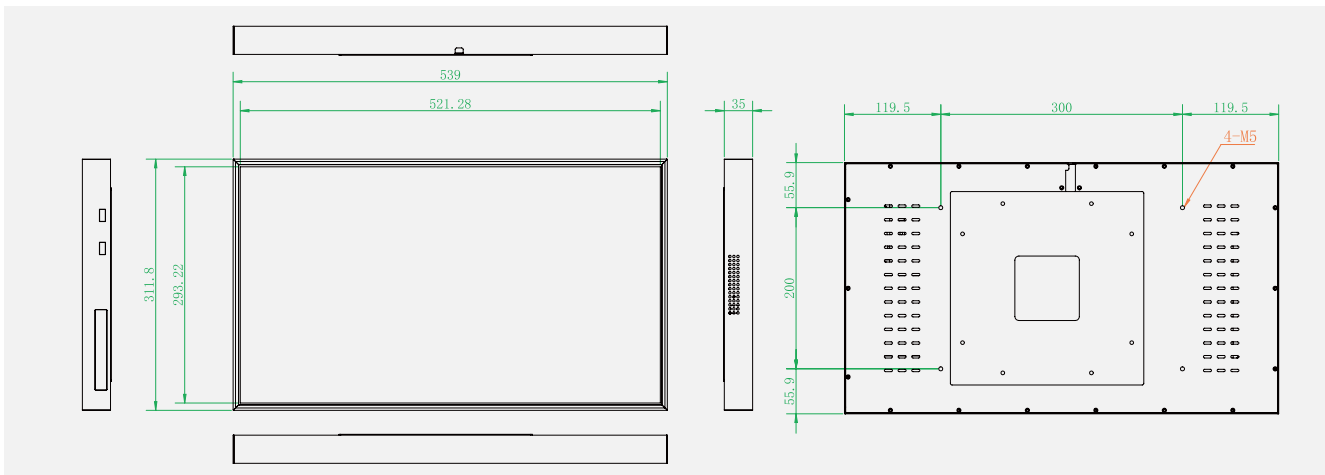

Specification Vormatic 23.6 LCD Slim Display

SIZES

PRODUCT PARAMETER

Model No.: TXD236-B0A			
Panel Features		Input Ports	
Screen Size	23.6"	HDMI IN	*0
Active Display Area	521.28 (H) x 293.22 (V)mm	HDMI OUT	*0
Pixel Pitch (mm)	0.17025(H) x 0.51075 (V)	LAN/RJ45	*1
Native Resolution	1920*1080 RGB	TF	*0
Aspect Ratio	16:9	USB	*2
Brightness (Type)	300/500/700/1000/1500 Nits	DC	*1
Contrast Ratio (Type)	1500:1	Output Ports	
Viewing Angle	176(H)/176(V)	Earphone	*1
Response Time (Gray to Gray)	8ms	Coaxial	*0
Display Color	8 bit/16.7M	Audio Feature	
Frame Rate	60Hz	Audio frequency output	left and right channels Speaker 5W*2
Backlight	LED	Power Feature	
Life Time	>30000 Hrs	Power supply	100V-240V,50-60 Hz
Functions		Power Saving	≤1W
OS system	Android9.0	Power consumption(Watt)	≤55W
Motherboard model	352	Mechanical Design	
CPU	Cortex-A53	Chassis Colors	Black(Silver , Option)
Main frequency	1.5 GHz	Toughened Glass	NO
RAM	DDR 1GB	Curvature design	NO
Flash	EMMC 8G	Wall Mount	Yes
Decoding resolution	Up to 1080P	Front Control (key)	NO
Networking support	4G\Ethernet, support WIFI / Bluetooth 4.0	Size description of the whole machine	
Video format	RMVB,FLV,AVI,MOV,WMV,MP4,MPEG etc.	Overall size (Without wall hanging)	539x311.8x35mm
Picture format	JPG, JPEG, BMP, PNG, GIF,	Product size (including rack)	539x311.8x35mm
Audio	MP4, WMA, WAV, APE, FLAC, AAC etc.	Packing Carton Dimension(W×D×H)	615x110x385mm
RTC timing clock	support	Net Weight(Wo/ the Stand)	About 5Kg
OS update	USB update	Gross Weight	About6.6kg
OSD Language	English/Chinese(Brazil)	Hanging rack (optional)	Wall mount / mobile stand x1 (optional)
GPS	External GPS(Optional)	Accessory	
System watchdog	support	WIFI Antenna	0
Product features	Horizontal/Vertical/Split Scree	Remote Control	1
		Power Cord	1
	Customized Play & Power On/Off	Warranty Card	1
		User manual	1
	Support full seamless switching	Wall bracket	1
Support Web/Local Info.Publish			