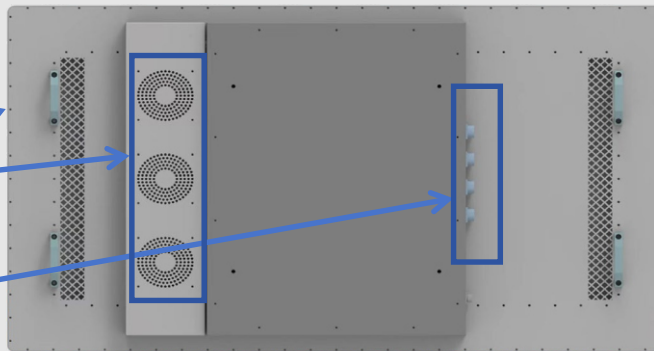

Aluminum alloy Material
Outdoor waterproof speaker
Aviation-grade plug